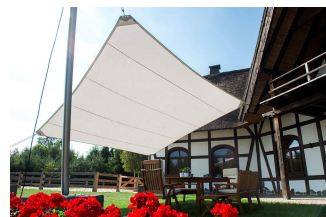

Sun Shade sail awnings

Shade sail awnings

Steady and safe construction of this **shade sail** makes an avantgarde and eye-catching installation. Its aluminium shade sail frame is equipped with height and material draw regulation systems. The construction allows for a quick and easy mounting and dismantling of the fabric and it can easily adjust to weather conditions. Thanks to its unique shape and properties of the used materials, this shade sail square can be fixed to an elevation or to the ground.

Fabric - this **shade sail awning** is made of special acrylic fabric including Sunacryl fibres coated with Cleangard layer that protects colours and ensures extreme resistance to abrasion, dirt and adverse weather conditions.

This product is available in various sizes and shapes. Thanks to a unique opening system (a handle with winding system), it allows for the mast angle of almost 75 degrees and variable shade sail angle. What is more, the construction can be additionally equipped with lightning, which makes it perfect in the evening or at night.

Other products in our shop e.g.:

[Palermo awnings](#)

[Pergola Standard](#)

[Duetto Prestige](#)

[Duetto Classic](#)